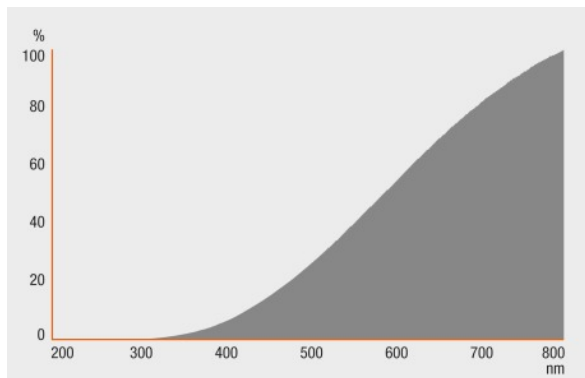

Light Distribution

Spectral power distribution

Logistical Data

Product code	Product description	Packaging unit (Pieces/Unit)	Dimensions (length x width x height)	Volume	Gross weight
4052899159617	ECO SST CL A 116 W 230 V E27	Shipping carton box 20	458 mm x 136 mm x 150 mm	9.34 dm³	741.00 g

---

The mentioned product code describes the smallest quantity unit which can be ordered. One shipping unit can contain one or more single products. When placing an order, for the quantity please enter single or multiples of a shipping unit.

References / Links

For an extended range for non-EU countries see

- www.osram.com

Disclaimer

Subject to change without notice. Errors and omission excepted. Always make sure to use the most recent release.