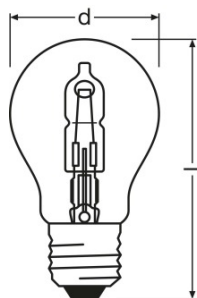

Product features

- 100 % dimmable
- Perfect color rendering ($R_a : 100$)
- Average life: 2,000 h

Product datasheet

Technical data

Electrical data

Nominal wattage	116 W
Nominal voltage	230 V
Rated luminous flux	2135 lm
Rated wattage	116.00 W
Claimed equiv. conventional lamp power	150 W
Power factor λ	1.00

Photometrical data

Nominal luminous flux	2135 lm
Color temperature	2800 K
Light color as per EN 12464-1	Warm White
Color rendering index Ra	100

Light technical data

Starting time	0.0 s
Warm-up time (60 %)	0.00 s

Dimensions & weight

Diameter	55.0 mm
Overall length	97.0 mm
Length	94.0 mm
Light center length (LCL)	73.0 mm
Outer bulb	A55

Lifespan

Nominal lamp life time	2000 h
------------------------	--------

Product datasheet