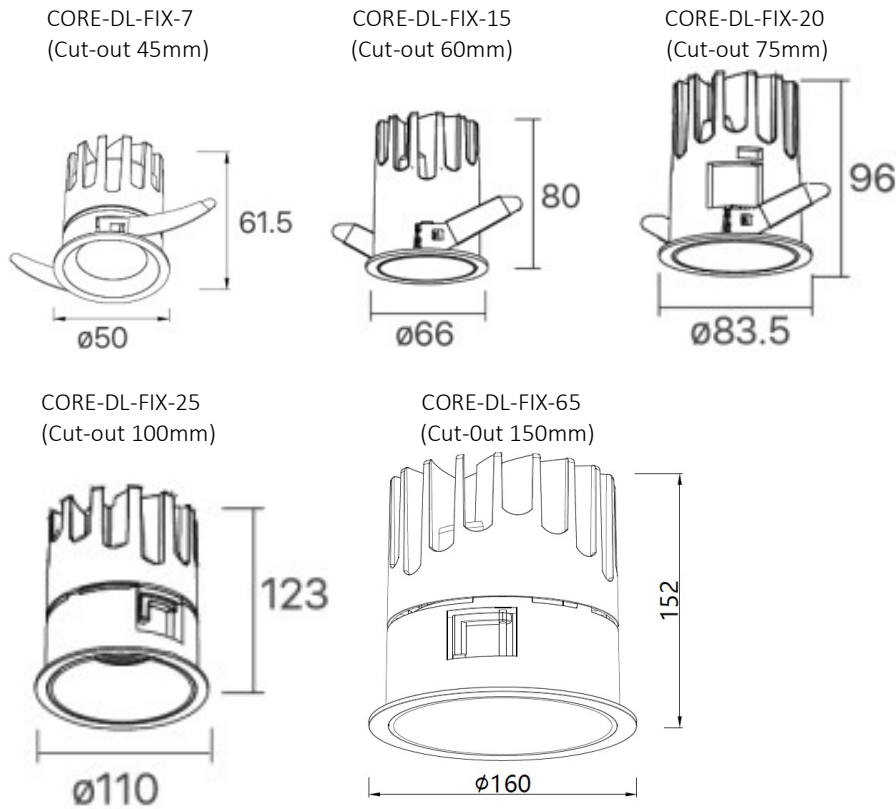

Product Code Nomenclature

Mechanical Dimensions

Table 2. Driver Matching

Product Name	OPTOTRONIC Driver Model	Drive Current (mA)	System Flux (Rel. to Table 1)	System Efficacy (Rel. to Table 1)	System Power (W)	System Warranty (years)
CORE-DL-FIX-7	OT FIT 8/220-240/180 CS S Mini	180	100%	100%	7.2	5
	OT FIT 8/220-240/180 CS S Mini	150	84%	103%	5.9	5
	OT FIT 8/220-240/180 CS S Mini	120	68%	105%	4.7	5
CORE-DL-FIX-15	OT FIT 20/220...240/500 CS	350	100%	100%	14.2	5