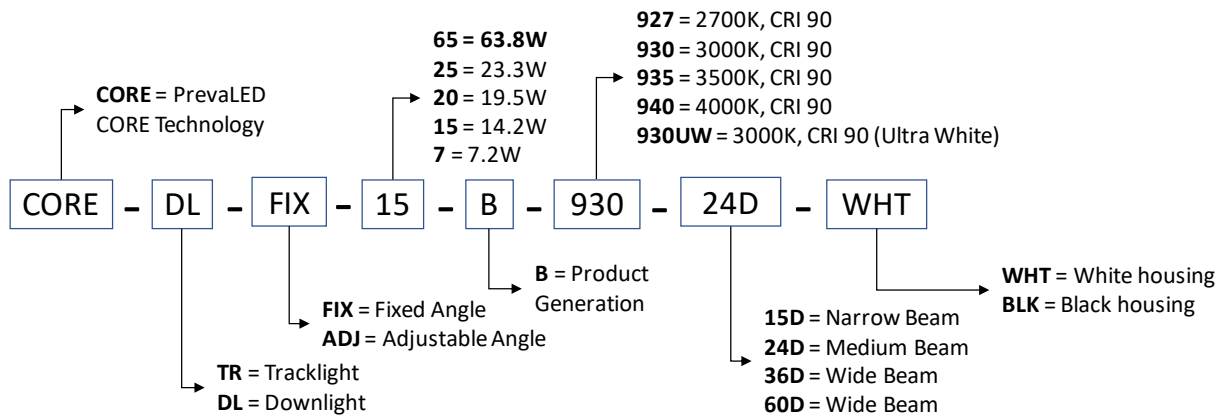

Product Code Nomenclature

Mechanical Dimensions